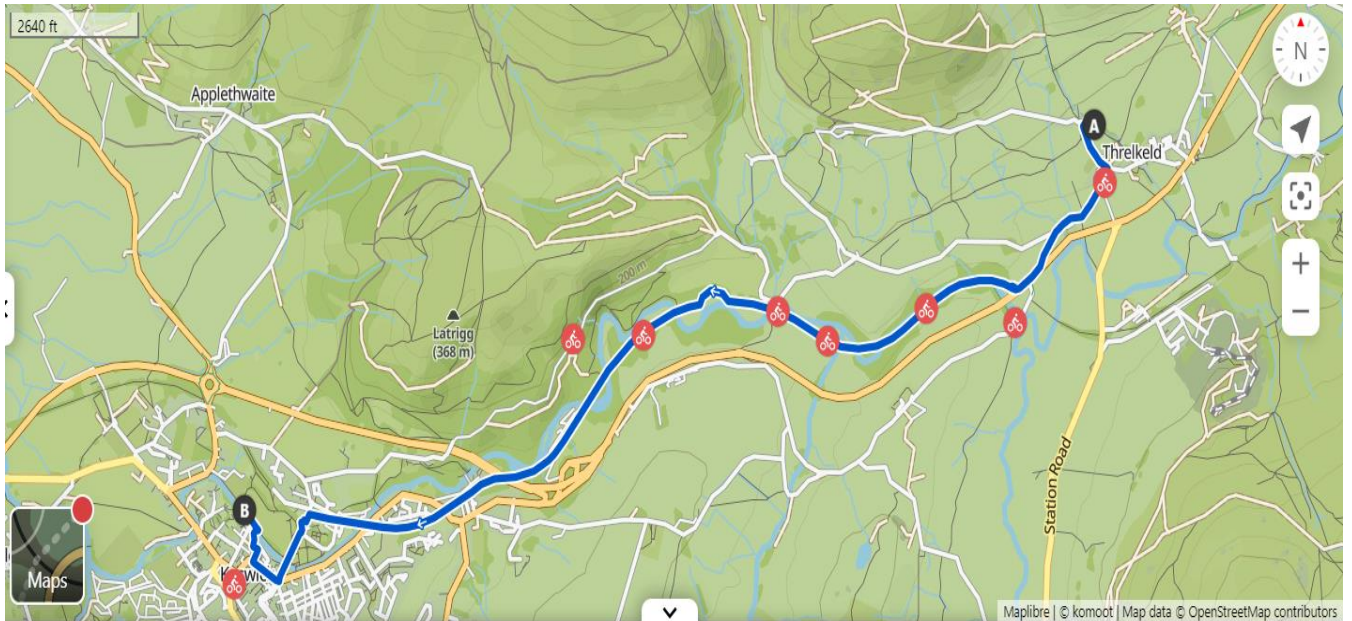

# THRELKELD TO KESWICK OLD RAILWAY TRAIL

## Start in Threlkeld

Keswick

Head west on Regional Route 71 towards Blease Rd

0.4 mi

Turn right onto Regional Route 71/A66

351 ft

Turn right onto Regional Route 71

**Take the stairs**

2.6 mi

Slight right onto Penrith Rd/A5271/A591

Continue to follow [A5271/A591](#) 0.7 mi arrive in **Keswick**

### Key Facts

3.8 Miles

21 minutes

100% Traffic-free | 73.7% Unsealed firm, 20.2% Unsealed loose, 6.0% Asphalt